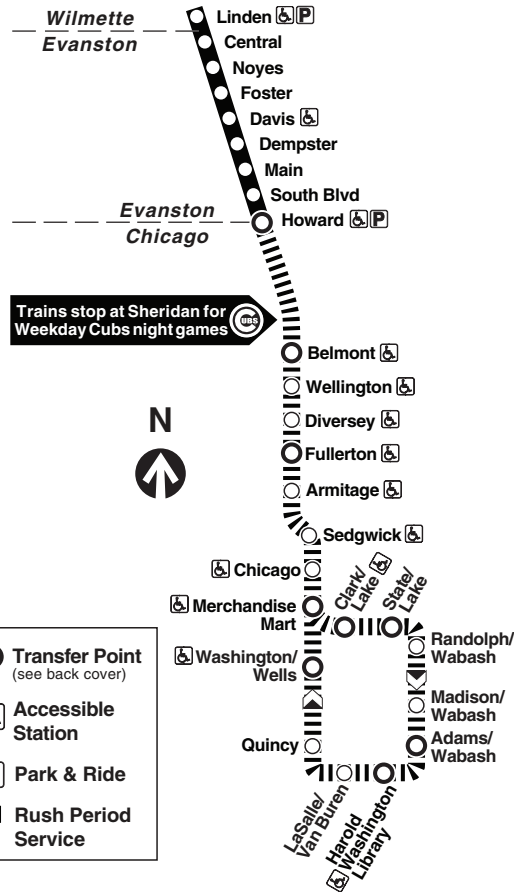

Bikes On Trains

Bicycles are permitted on trains every weekday except from 7:00 a.m. to 9:00 a.m. and 4:00 p.m. to 6:00 p.m. On Saturdays, Sundays and holidays, bicycles are allowed on trains all day. Bicycles are not permitted on trains July 3.

Weekday Service For Cubs Night Games

Southbound afternoon Express trains will stop at the Sheridan Red Line station for Cubs night games. Use northbound Red Line trains after night games to connect at Howard with Purple Line trains and with Yellow Line trains which operate until midnight after weekday night games.

Night Owl Service

N201 Central/Ridge bus operates between Central/Sheridan and Red Line trains (which run at all times) at Howard when Purple Line trains do not operate. Connects with N22 Clark bus at Howard terminal. N201 map shown on back panel. Obtain 201 schedule for exact times.

Please Stand Up for Seniors and People with Disabilities.

Federal law requires priority seating be designated for seniors and people with disabilities.

For more Information call the RTA Travel Information Center: 1-312-836-7000. Open 5 a.m. until 1 a.m. every day.

Para obtener mayor información, en Español, llame al Centro de Información: 1-312-836-7000.

transitchicago.com

Chicago Transit Authority

Purple Line Trains

Effective December 12, 2010

- Transfer Point (see back cover)
- Accessible Station
- Park & Ride
- Rush Period Service

transitchicago.com

Monday thru Friday

Southbound

Leave Linden	Davis	Howard	Belmont	Merchandise Mart	Arrive Adams/Wabash
5:20a	5:27a	5:36a	5:48a	6:04a	6:10a
5:35	5:42	5:51	6:03	6:19	6:25
5:50	5:57	6:06	6:18	6:34	6:40
6:05	6:12	6:21	6:33	6:49	6:55
6:19	6:26	6:35	6:47	7:03	7:09
6:32	6:39	6:48	7:00	7:16	7:22
6:44	6:51	7:00	7:12	7:28	7:34
6:56	7:03	7:12	7:24	7:40	7:47
7:07	7:14	7:23	7:35	7:51	7:58
7:17	7:24	7:33	7:45	8:02	8:08
7:25	7:32	7:41	7:53	8:11	8:17
7:33	7:40	7:49	8:01	8:19	8:26
7:41	7:48	7:57	8:09	8:27	8:34
7:49	7:56	8:05	8:17	8:35	8:42
7:57	8:04	8:13	8:25	8:43	8:50
8:05	8:12	8:21	8:33	8:51	8:58
8:17	8:24	8:33	8:45	9:03	9:09
8:30	8:37	8:46	8:58	9:16	9:22
8:45	8:52	9:01	9:13	9:30	9:36
9:00	9:07	9:16	9:28	9:45	9:51
9:15	9:22	9:31	9:43	10:00	10:06
9:30	9:37	9:46	9:58	10:15	10:21

Southbound Linden to Downtown - PM

2:30p	2:37p	2:46p	2:58p	3:14p	3:20p
2:45	2:52	3:01	3:13	3:29	3:35
3:00	3:07	3:16	3:28	3:44	3:50
3:14	3:21	3:30	3:42	3:58	4:05
3:27	3:34	3:43	3:55	4:11	4:18
3:38	3:45	3:54	4:06	4:22	4:29
3:49	3:56	4:05	4:17	4:33	4:40
3:59	4:06	4:15	4:27	4:43	4:50
4:08	4:15	4:24	4:36	4:52	4:59
4:15	4:22	4:31	4:43	5:00	5:07
4:24	4:31	4:40	4:52	5:08	5:15
4:30	4:37	4:46	4:58	5:16	5:23
4:38	4:45	4:54	5:06	5:23	5:30
4:46	4:53	5:02	5:14	5:31	5:38
4:55	5:02	5:11	5:23	5:40	5:47
5:05	5:12	5:21	5:33	5:50	5:57
5:15	5:22	5:31	5:43	6:00	6:07
5:25	5:32	5:41	5:53	6:10	6:17
5:37	5:44	5:53	6:05	6:21	6:28
5:49	5:56	6:05	6:17	6:33	6:39
6:01	6:08	6:17	6:29	6:45	6:51
6:15	6:22	6:31	6:43	6:59	7:05
6:30	6:37	6:46	6:58	7:13	7:19

Purple Line Express Service

Northbound

Leave Adams/Wabash	Merchandise Mart	Belmont	Howard	Davis	Arrive Linden
6:10a	6:16a	6:31a	6:44a	6:51a	6:57a
6:25	6:31	6:46	6:59	7:06	7:12
6:40	6:46	7:01	7:14	7:21	7:27
6:55	7:01	7:16	7:29	7:36	7:42
7:09	7:15	7:31	7:43	7:50	7:56
7:22	7:28	7:44	7:56	8:03	8:09
7:34	7:40	7:57	8:09	8:16	8:22
7:47	7:53	8:09	8:22	8:29	8:35
7:58	8:04	8:21	8:33	8:40	8:46
8:08	8:15	8:32	8:44	8:51	8:57
8:17	8:24	8:41	8:53	9:00	9:06
8:26	8:32	8:49	9:02	9:09	9:15
8:34	8:40	8:57	9:10	9:17	9:23
8:42	8:48	9:05	9:18	9:25	9:31
8:50	8:56	9:13	9:26	9:33	9:39
8:58	9:04	9:21	9:34	9:41	9:47
9:09	9:15	9:32	9:45	9:52	9:58
9:22	9:28	9:45	9:58	10:05	10:11
9:36	9:42	9:59	10:12	10:19	10:25
9:51	9:57	10:14	10:27	10:34	10:40
10:06	10:12	10:29	10:42	10:49	10:55
10:21	10:27	10:44	10:57	11:04	11:10

Northbound Downtown to Linden - PM